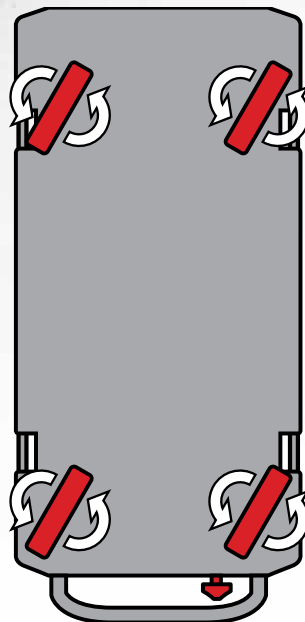

FULL-RANGE ②

Slide foot pedal to the right for full-range 360° maneuvering