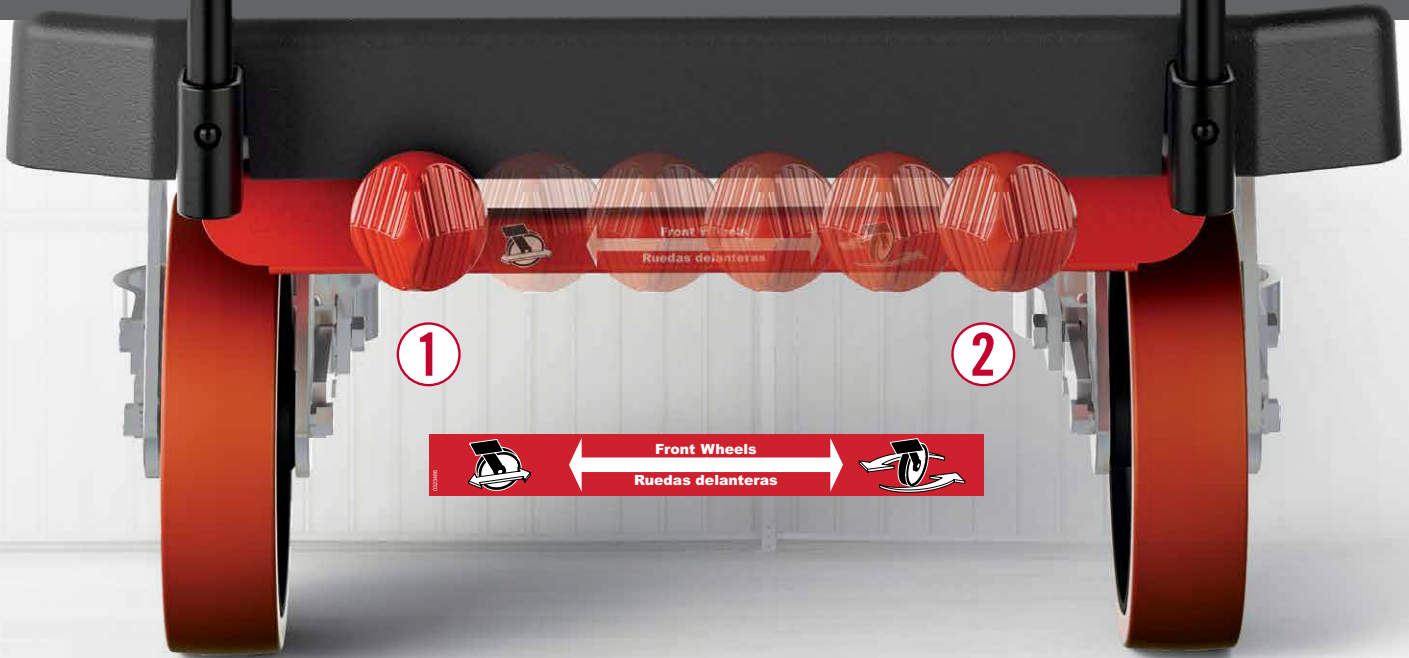

INTEGRATED BRAKE
Holds platform in place

PDPTSD3060 model shown

ADDITIONAL FEATURES:

- Powder-coated steel on both the handle and the frame
- Platform won't rust or chip and is resistant to denting and bending
- Non-marring polyurethane casters resist flat spots under load

360° ADJUSTABLE CASTER SYSTEM

Designed for ease of movement, our patented adjustable caster system offers two unique maneuvering modes—fixed front caster mode, which keeps the platform truck straight when desired, or full-range 360° movement, perfect for tight spaces, sharp corners, turn-arounds, and side-to-side handling.