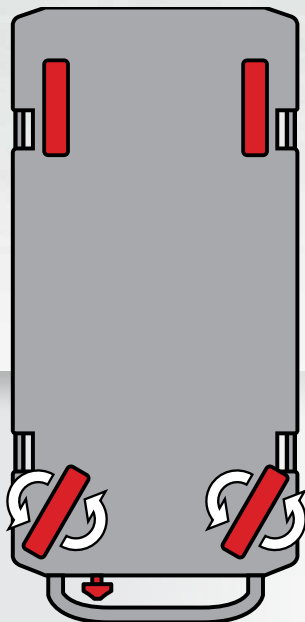

FIXED ①

Slide foot pedal to the left for traditional fixed positioning