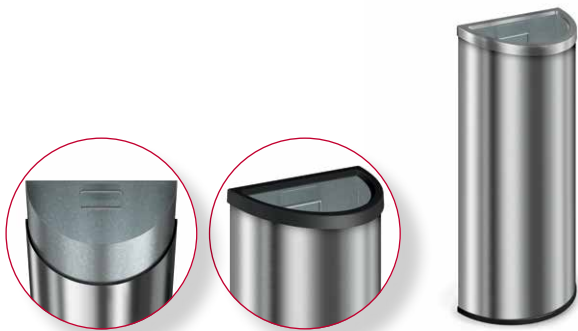

8 GALLON METAL CRESCENT INDOOR TRASH CAN

MODEL #	COLOR	SIZE	WEIGHT
MTCRES801	STAINLESS STEEL LID / STAINLESS STEEL BASE	13.2" W x 6.7" L x 27.53" H*	13.8 LBS
MTCRES802	BLACK PC LID / STAINLESS STEEL BASE	13.46" W x 6.96" L x 27.59" H*	13.2 LBS

REMOVABLE LINER