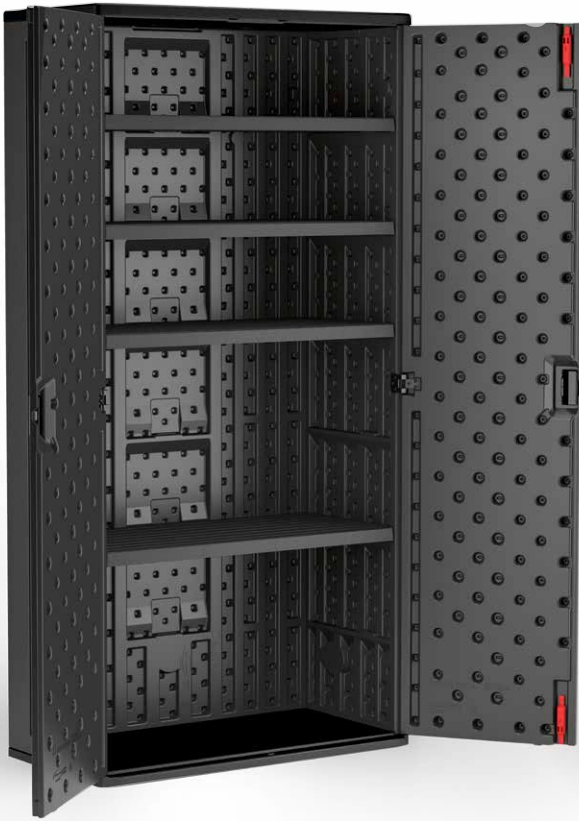

4-SHELF

SIZE: 40" W x 20.25" D x 80.25" H*

WEIGHT: 105.2 LBS

CAPACITY: 31 CU FT

MODEL #	COLOR
BMCCPD8004	GRAY ●