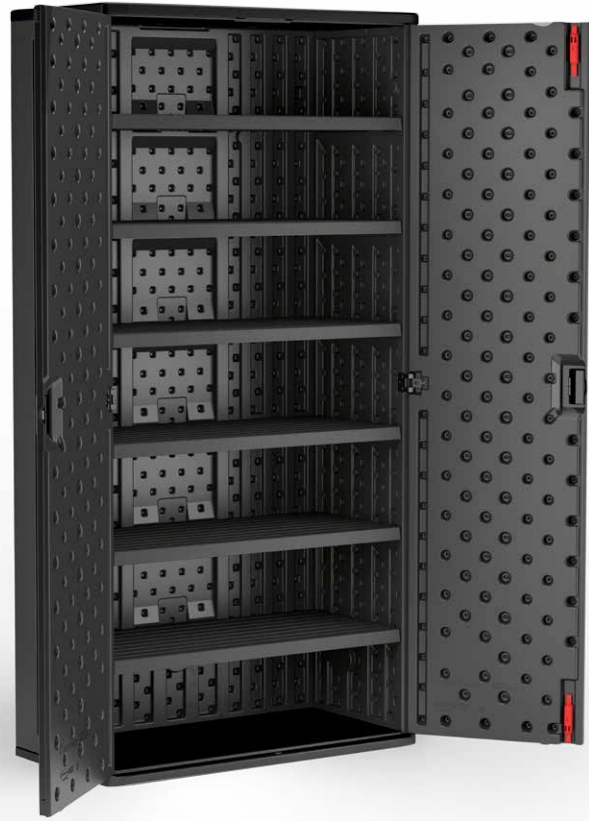

UPPER AND LOWER LATCHES

Provide additional unit security

4-SHELF

SIZE: 40" W x 20.25" D x 80.25" H*

WEIGHT: 105.2 LBS

CAPACITY: 31 CU FT

MODEL #	COLOR
BMCCPD8004	GRAY ●

6-SHELF